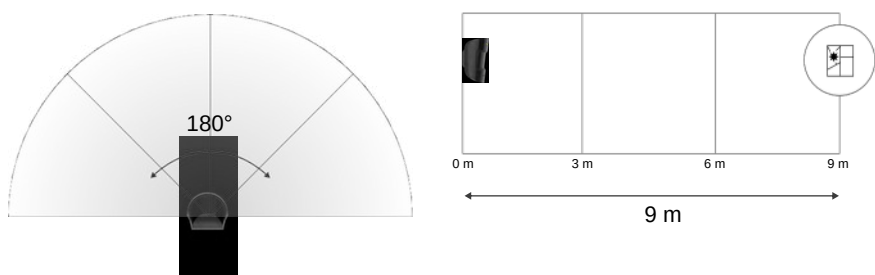

Glass break detection

- DualTone two-factor glass break verification algorithm: by low and high frequencies
- Filter for false alarms caused by dog barking or truck-passing sounds

Jeweller communication technology

- Up to 1,200 m of radio communication in an open space
- Encryption and device authentication to prevent spoofing
- Regular polling to display current device statuses

Flawless autonomy

- Up to 5 years of operation
- Pre-installed replaceable battery
- Low battery warning

Quick installation and setup

- Pairing with a hub via QR code
- Remote control and configuration in the app
- Effortless installation and maintenance