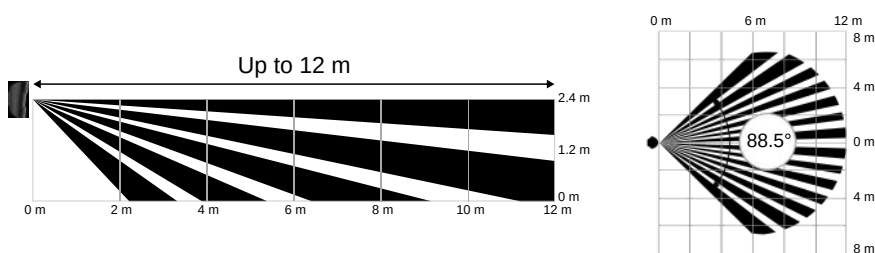

Motion detection